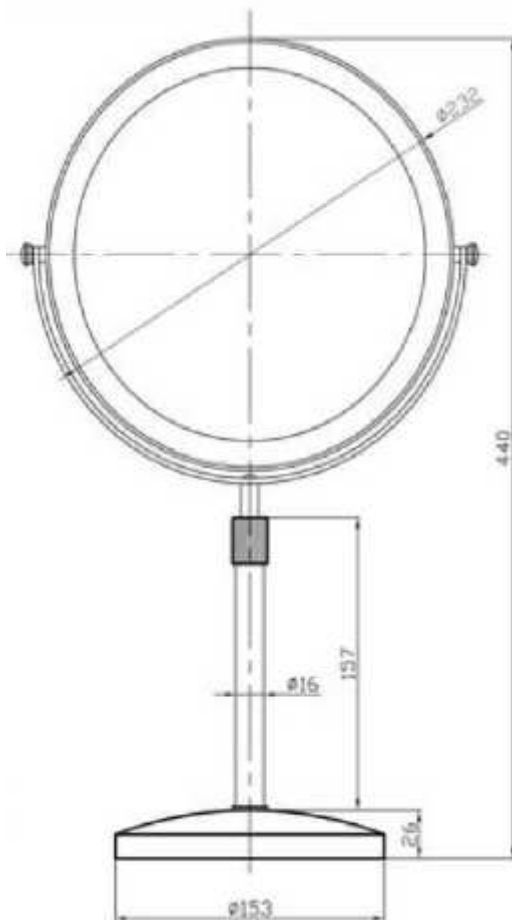

Magnifying Mirror

Order Code – 4040C

- Chrome Finish
- Regular & 3X Magnification
- 230mm Diameter
- Adjustable Height 400-500mm

This document was created with Win2PDF available at <http://www.win2pdf.com>.
The unregistered version of Win2PDF is for evaluation or non-commercial use only.
This page will not be added after purchasing Win2PDF.