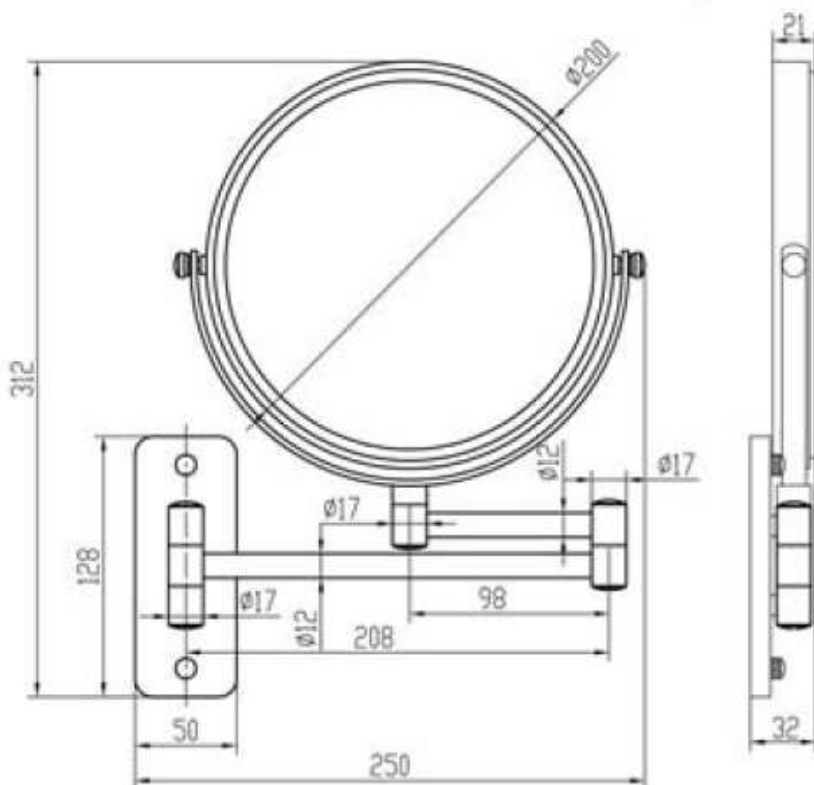

Magnifying Mirror

Order Code – 7504C

- Chrome Finish
- Regular & 4X Magnification
- 200mm Diameter
- Extends 350mm

This document was created with Win2PDF available at <http://www.win2pdf.com>.
The unregistered version of Win2PDF is for evaluation or non-commercial use only.
This page will not be added after purchasing Win2PDF.