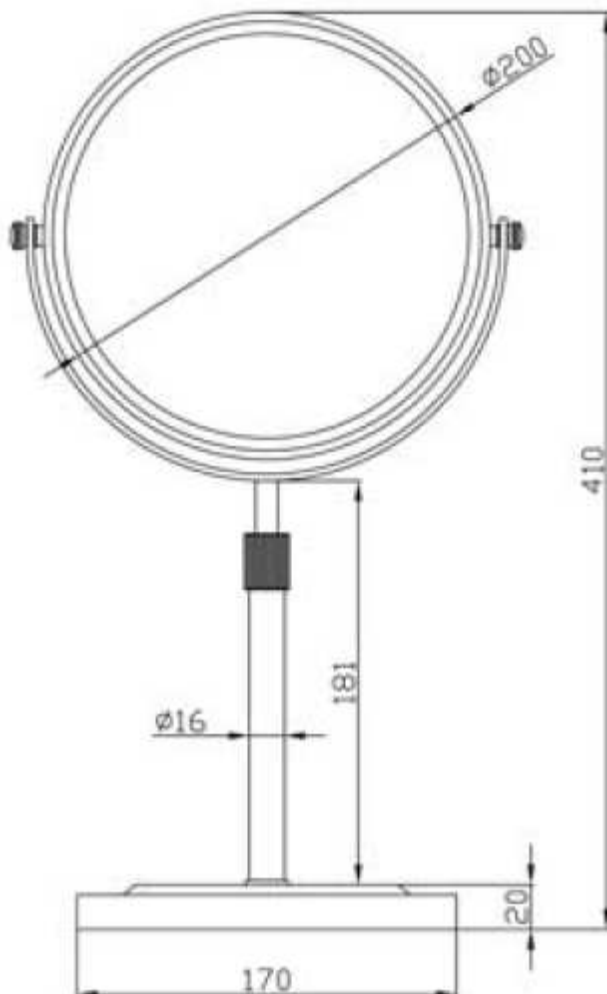

Magnifying Mirror

Order Code – 7505C

- Chrome Finish
- Regular & 3X Magnification
- 200mm Diameter
- Adjustable Height 400-500mm

This document was created with Win2PDF available at <http://www.win2pdf.com>.
The unregistered version of Win2PDF is for evaluation or non-commercial use only.
This page will not be added after purchasing Win2PDF.