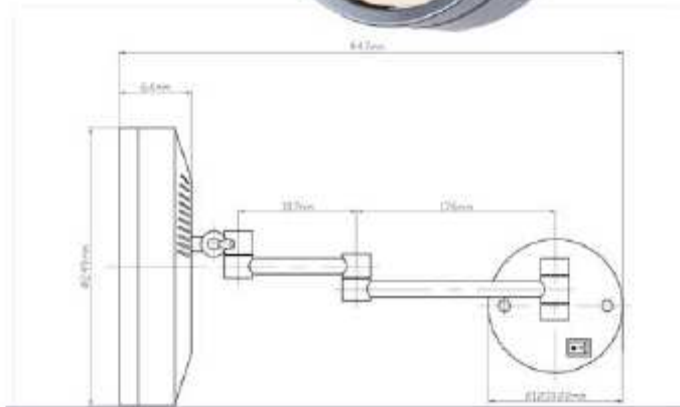

HL7C Lighted Mirror

Model: HL7C 3x Lighted Mirror

Features:

- ▶ Chrome Finish
 - ▶ 3x Magnification
 - ▶ 25cm Diameter
 - ▶ Extends 40cm
- Carton Qty. 4

All measurement shown in millimetres

Suppliers of Quality Builders Hardware and Bathroom Accessories

www.jaeco.co.nz

All measurement shown in millimetres

© Copyright Jaeco Industries 2009 | Ph (09) 6366421 | e-mail sales@jaecoind.com

This document was created with Win2PDF available at <http://www.win2pdf.com>.
The unregistered version of Win2PDF is for evaluation or non-commercial use only.
This page will not be added after purchasing Win2PDF.