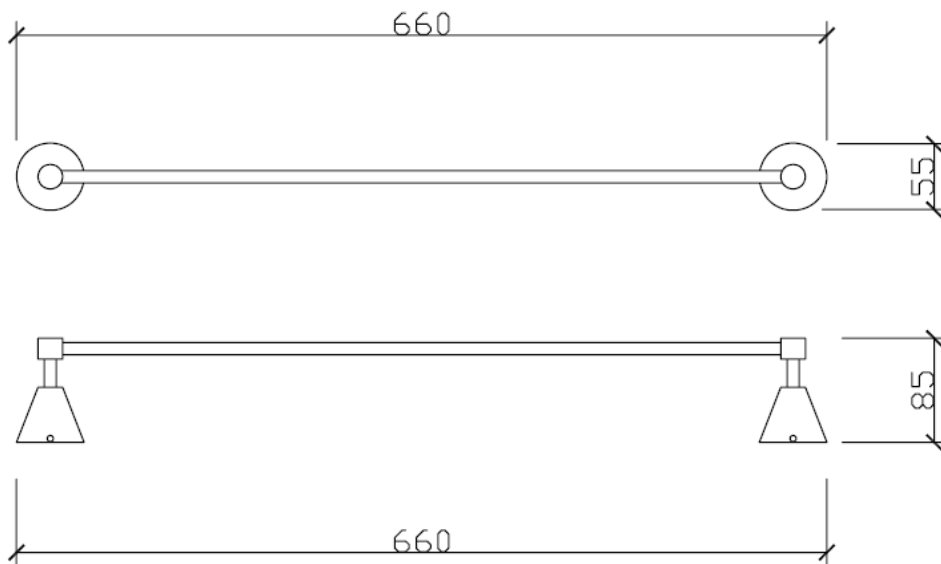

## **Imperia 600mm Towel Rail - Chrome**

**IMP1CP**

All measurement shown in millimetres

This document was created with Win2PDF available at <http://www.win2pdf.com>.  
The unregistered version of Win2PDF is for evaluation or non-commercial use only.  
This page will not be added after purchasing Win2PDF.