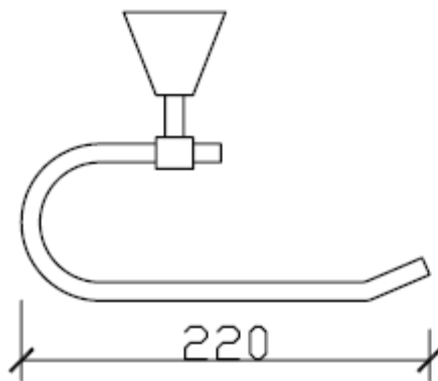

Imperia Towel Holder - Chrome

IMP4CP

All measurement shown in millimetres

This document was created with Win2PDF available at <http://www.win2pdf.com>.
The unregistered version of Win2PDF is for evaluation or non-commercial use only.
This page will not be added after purchasing Win2PDF.