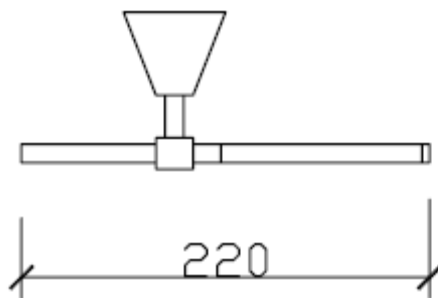

Imperia Towel Holder - Chrome

IMP4CP

All measurement shown in millimetres

This document was created with Win2PDF available at <http://www.win2pdf.com>.
The unregistered version of Win2PDF is for evaluation or non-commercial use only.
This page will not be added after purchasing Win2PDF.