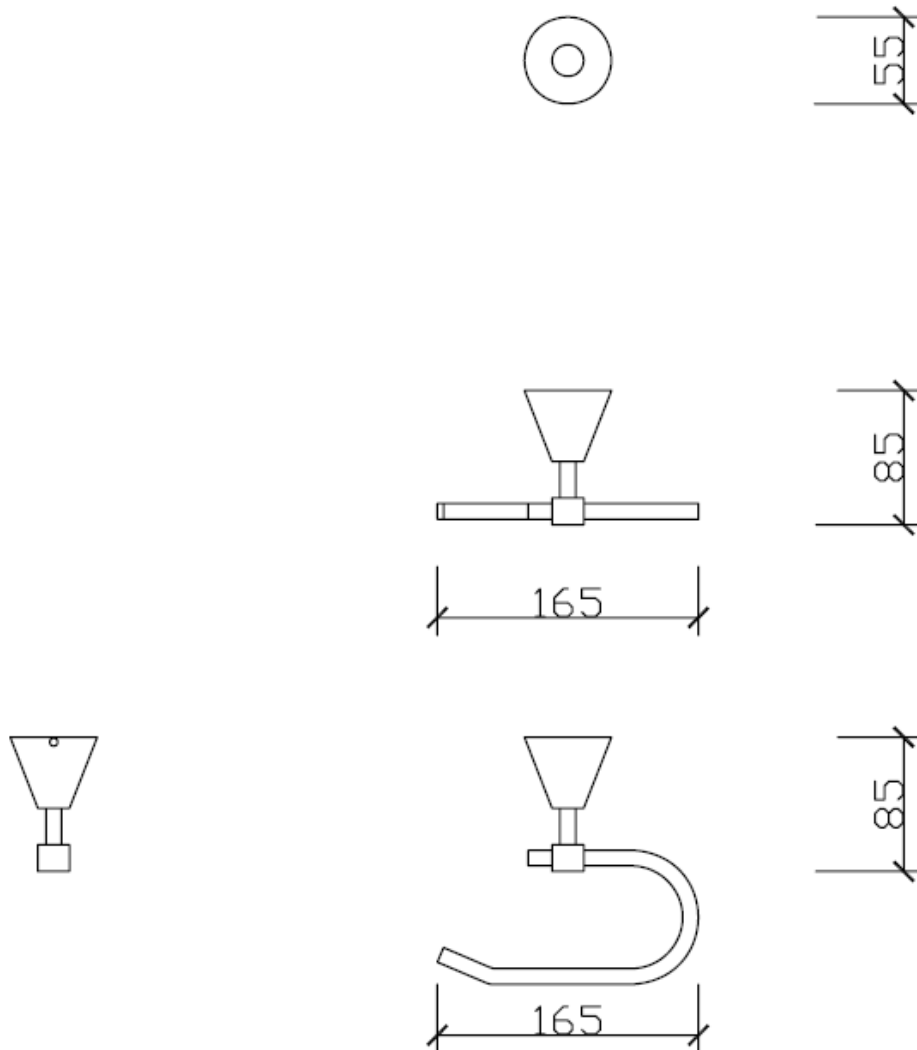

Imperia Paper Holder - Chrome

IMP8CP

All measurement shown in millimetres

This document was created with Win2PDF available at <http://www.win2pdf.com>.
The unregistered version of Win2PDF is for evaluation or non-commercial use only.
This page will not be added after purchasing Win2PDF.