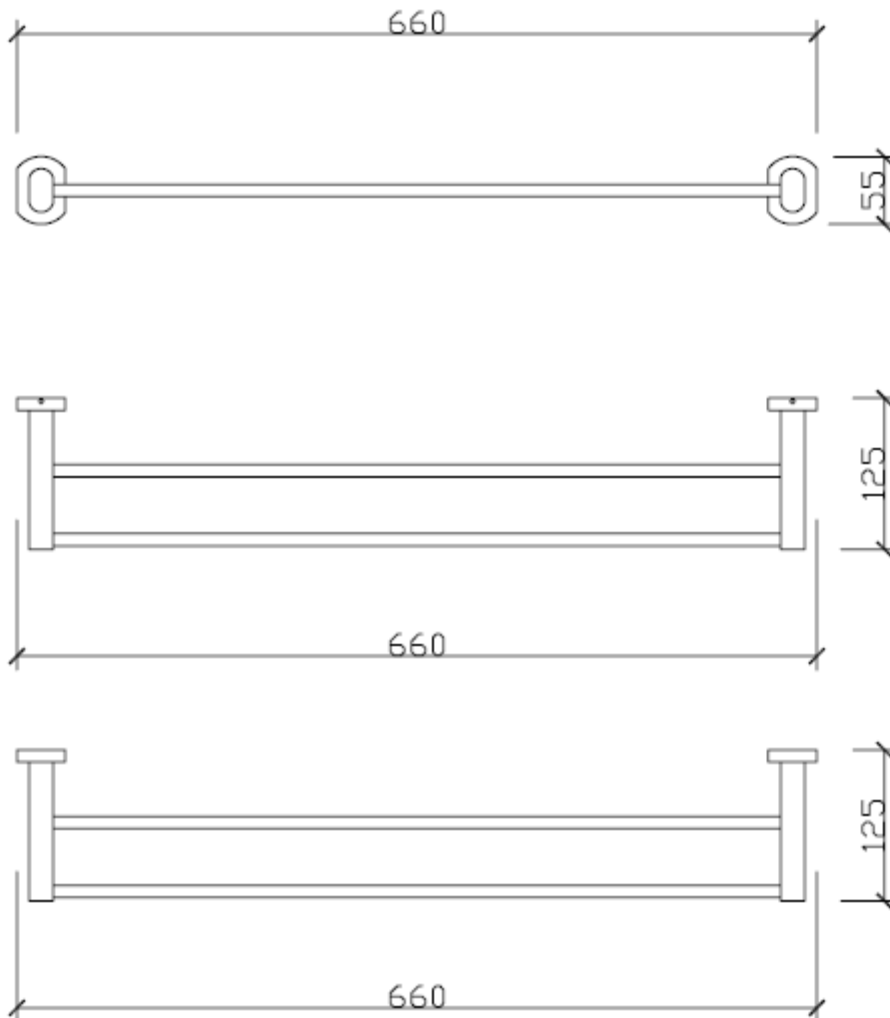

## **600mm Luca Double Towel Rail - Chrome**

**L1D600CP**

All measurement shown in millimetres

This document was created with Win2PDF available at <http://www.win2pdf.com>.  
The unregistered version of Win2PDF is for evaluation or non-commercial use only.  
This page will not be added after purchasing Win2PDF.