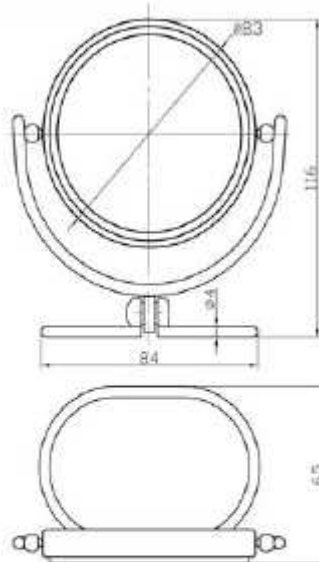

MC310C Folding Travel Mirror

Model: MC310C 10x Folding Travel Mirror

Features:

- ▶ Chrome Finish
 - ▶ 1x & 10x Magnification
 - ▶ 7.5cm Diameter
 - ▶ Travel Pouch
- Carton Qty. 12

All measurement shown in millimetres