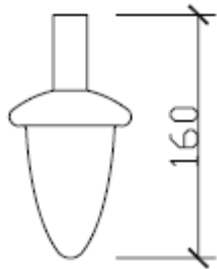

R14CP – Riva Standing Soap Dispenser

R14CP

All measurement shown in millimetres

This document was created with Win2PDF available at <http://www.win2pdf.com>.
The unregistered version of Win2PDF is for evaluation or non-commercial use only.
This page will not be added after purchasing Win2PDF.