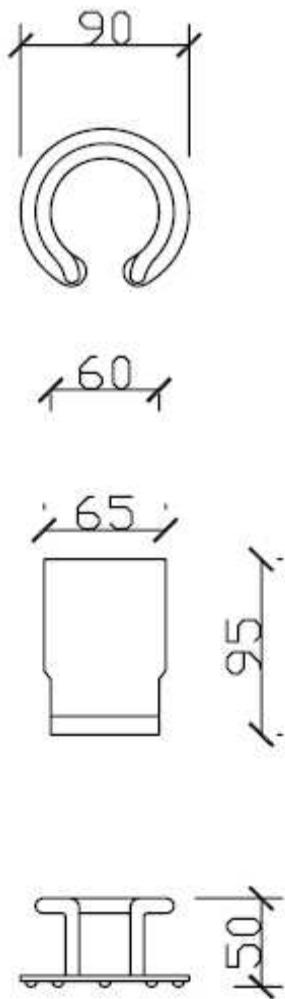

R15CP – Riva Free Standing Tumbler Holder

R15CP

All measurement shown in millimetres

This document was created with Win2PDF available at <http://www.win2pdf.com>.
The unregistered version of Win2PDF is for evaluation or non-commercial use only.
This page will not be added after purchasing Win2PDF.