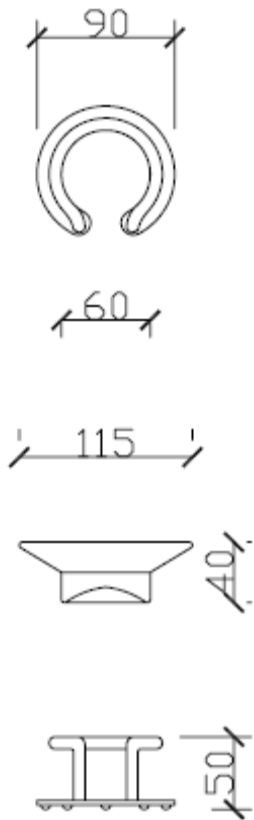

R16CP – Riva Free Standing Soap Dish

R16CP

All measurement shown in millimetres

This document was created with Win2PDF available at <http://www.win2pdf.com>.
The unregistered version of Win2PDF is for evaluation or non-commercial use only.
This page will not be added after purchasing Win2PDF.