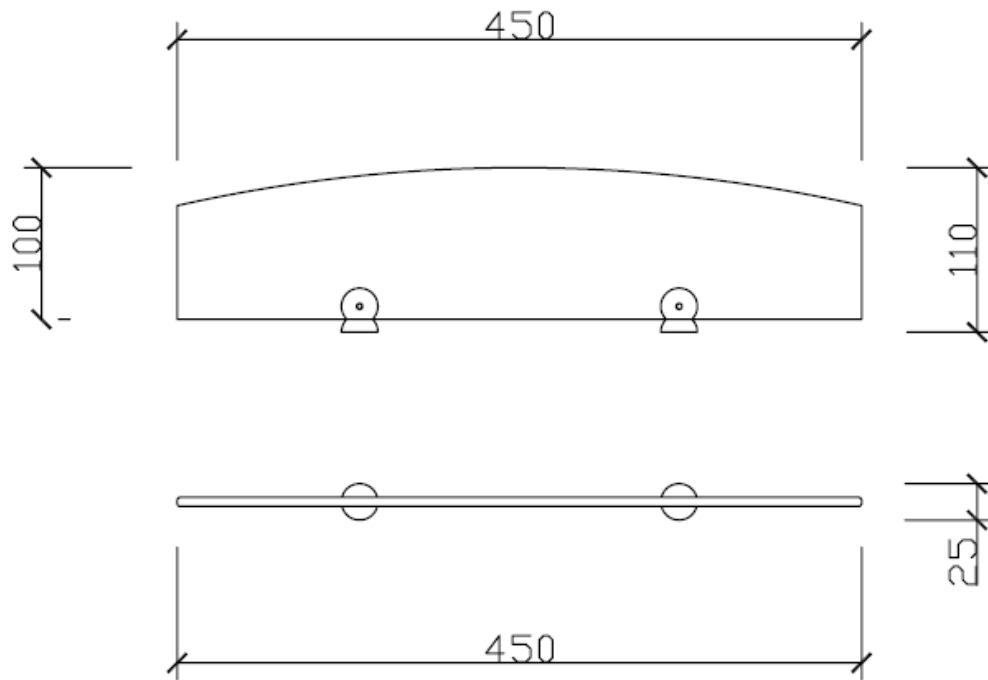

## **Siena Glass Vanity Shelf**

**S12CP**

All measurement shown in millimetres

This document was created with Win2PDF available at <http://www.win2pdf.com>.  
The unregistered version of Win2PDF is for evaluation or non-commercial use only.  
This page will not be added after purchasing Win2PDF.