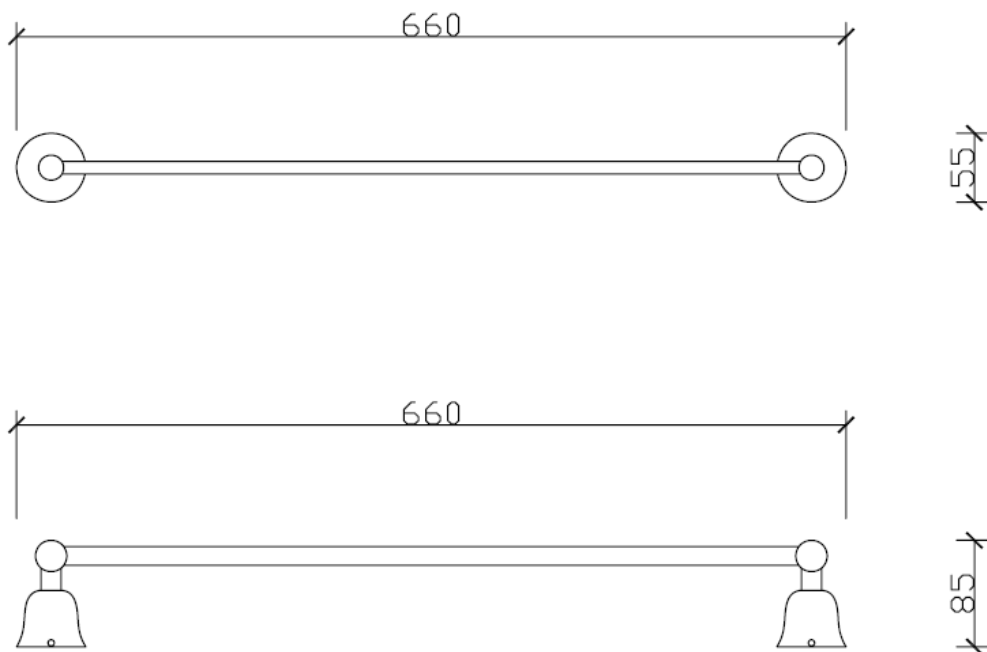

Siena 600mm Towel Rail

S1CP

All measurement shown in millimetres

Suppliers of Quality Builders Hardware and Bathroom Accessories

www.jaeco.co.nz

All measurement shown in millimetres

© Copyright Jaeco Industries 2009 | Ph (09) 6366421 | e-mail sales@jaecoind.com