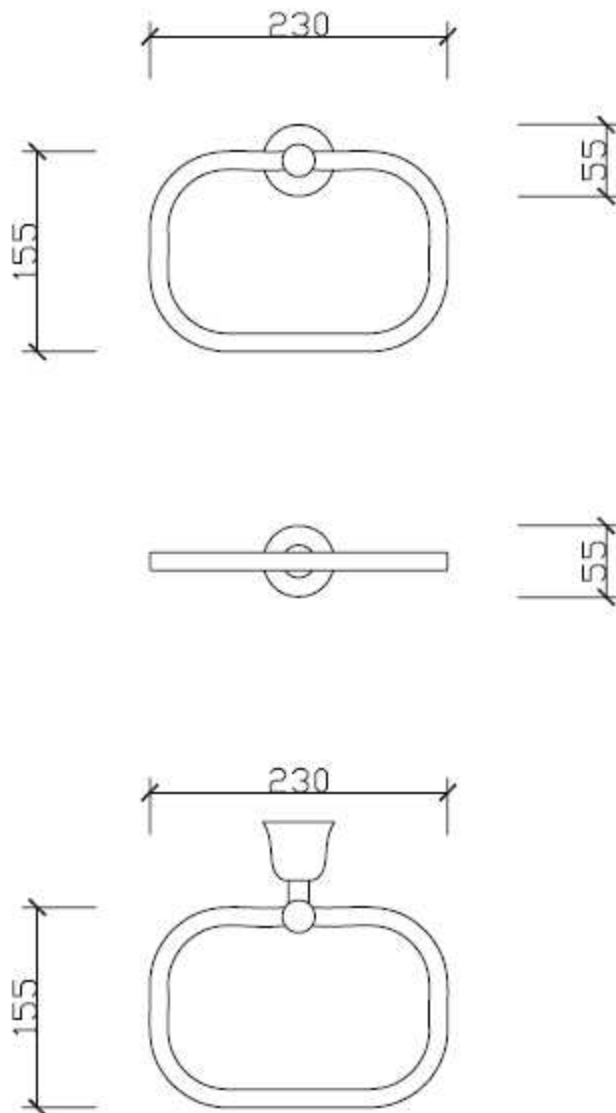

## Siena Towel Ring - Chrome

S4CP

All measurement shown in millimetres

This document was created with Win2PDF available at <http://www.win2pdf.com>.  
The unregistered version of Win2PDF is for evaluation or non-commercial use only.  
This page will not be added after purchasing Win2PDF.