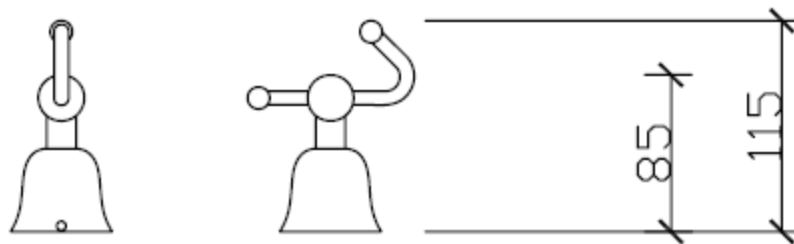

Siena Robe Hook - Chrome

S7CP

All measurement shown in millimetres

Suppliers of Quality Builders Hardware and Bathroom Accessories

www.jaeco.co.nz

All measurement shown in millimetres

© Copyright Jaeco Industries 2009 | Ph (09) 6366421 | e-mail sales@jaecoind.com