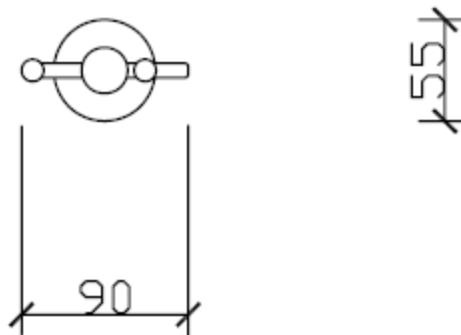

Siena Robe Hook - Chrome

S7CP

All measurement shown in millimetres

Suppliers of Quality Builders Hardware and Bathroom Accessories

www.jaeco.co.nz

All measurement shown in millimetres

© Copyright Jaeco Industries 2009 | Ph (09) 6366421 | e-mail sales@jaecoind.com