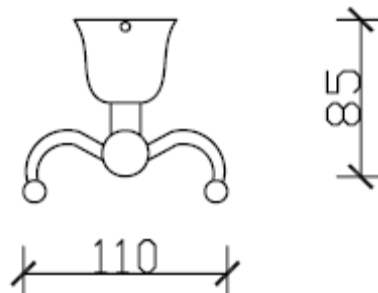

## **Siena Double Robe Hook - Chrome**

**S7DCP**

All measurement shown in millimetres

This document was created with Win2PDF available at <http://www.win2pdf.com>.  
The unregistered version of Win2PDF is for evaluation or non-commercial use only.  
This page will not be added after purchasing Win2PDF.