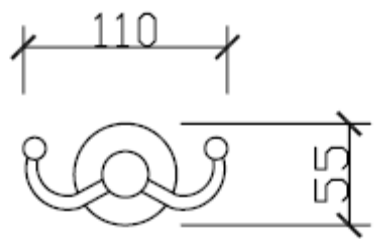

## **Siena Double Robe Hook - Chrome**

**S7DCP**

All measurement shown in millimetres

This document was created with Win2PDF available at <http://www.win2pdf.com>.  
The unregistered version of Win2PDF is for evaluation or non-commercial use only.  
This page will not be added after purchasing Win2PDF.