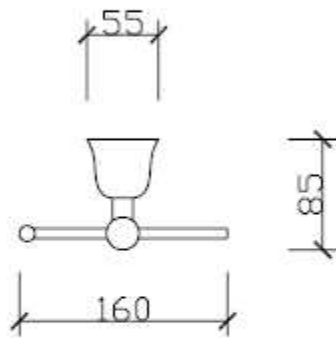

Siena Paper Holder - Chrome

S8CP

All measurement shown in millimetres

This document was created with Win2PDF available at <http://www.win2pdf.com>.
The unregistered version of Win2PDF is for evaluation or non-commercial use only.
This page will not be added after purchasing Win2PDF.