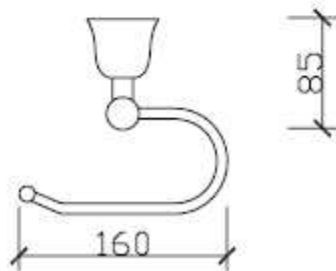

Siena Paper Holder - Chrome

S8CP

All measurement shown in millimetres

This document was created with Win2PDF available at <http://www.win2pdf.com>.
The unregistered version of Win2PDF is for evaluation or non-commercial use only.
This page will not be added after purchasing Win2PDF.