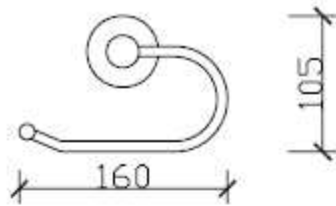

Siena Paper Holder - Chrome

S8CP

All measurement shown in millimetres

This document was created with Win2PDF available at <http://www.win2pdf.com>.
The unregistered version of Win2PDF is for evaluation or non-commercial use only.
This page will not be added after purchasing Win2PDF.