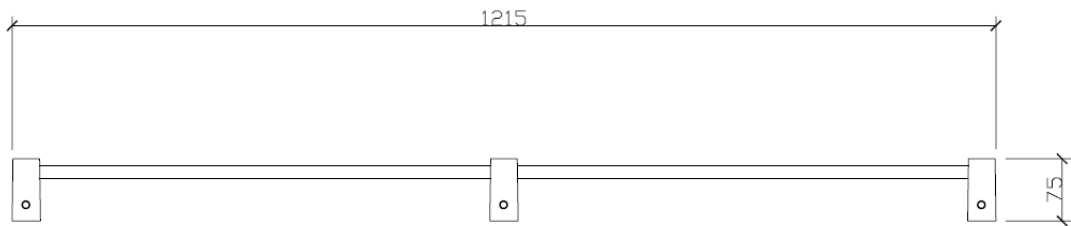

Tuscany 1200mm Towel Rail - Chrome

T2CP

All measurement shown in millimetres

This document was created with Win2PDF available at <http://www.win2pdf.com>.
The unregistered version of Win2PDF is for evaluation or non-commercial use only.
This page will not be added after purchasing Win2PDF.