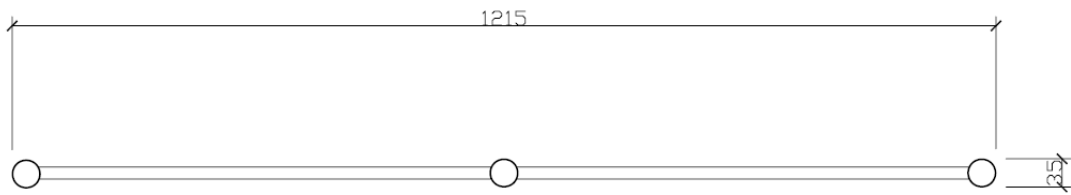

Tuscany 1200mm Towel Rail - Chrome

T2CP

All measurement shown in millimetres

This document was created with Win2PDF available at <http://www.win2pdf.com>.
The unregistered version of Win2PDF is for evaluation or non-commercial use only.
This page will not be added after purchasing Win2PDF.