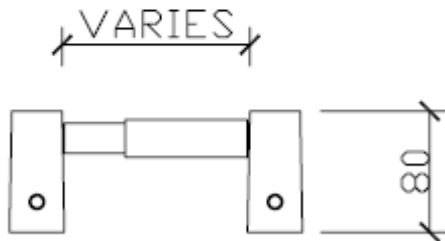

Tuscany Spring Loaded Paper Holder - Chrome

T3CP

All measurement shown in millimetres

This document was created with Win2PDF available at <http://www.win2pdf.com>.
The unregistered version of Win2PDF is for evaluation or non-commercial use only.
This page will not be added after purchasing Win2PDF.