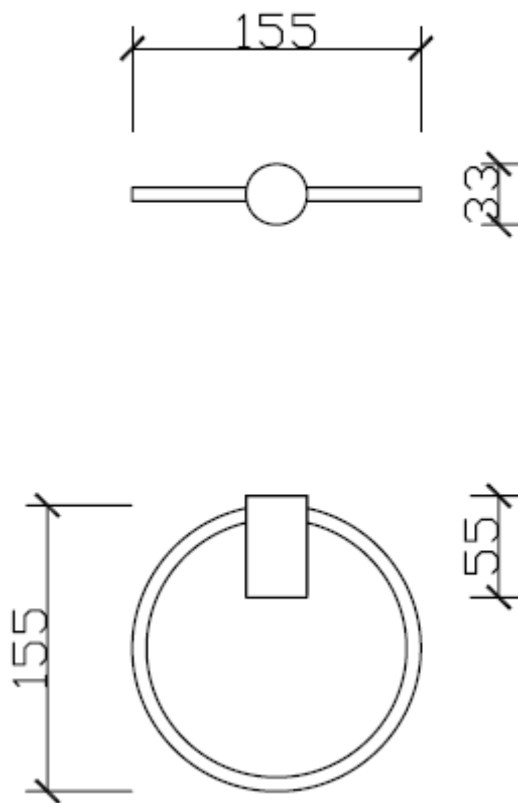

Tuscany Towel Ring - Chrome

T4CP

All measurement shown in millimetres

This document was created with Win2PDF available at <http://www.win2pdf.com>.
The unregistered version of Win2PDF is for evaluation or non-commercial use only.
This page will not be added after purchasing Win2PDF.