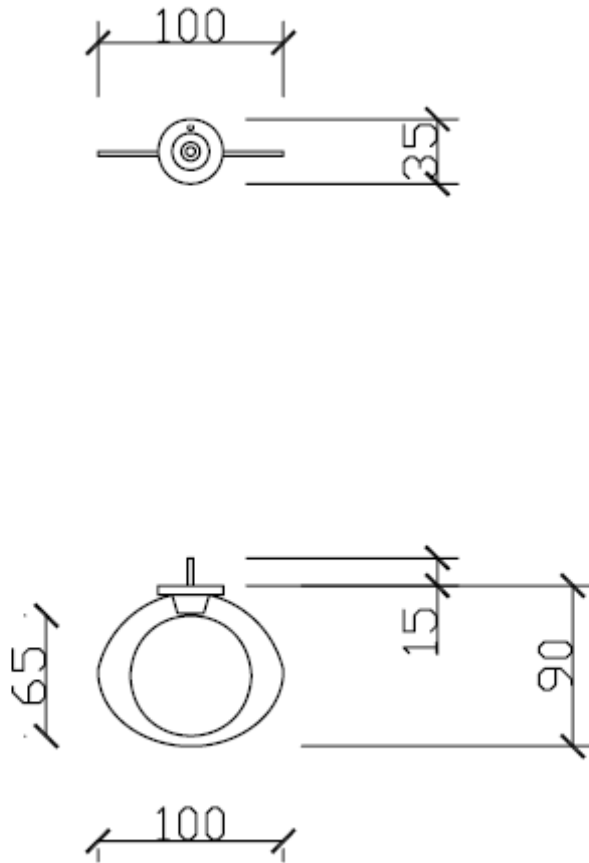

Tuscany Tumbler Holder - Chrome

T6CP

All measurement shown in millimetres

This document was created with Win2PDF available at <http://www.win2pdf.com>.
The unregistered version of Win2PDF is for evaluation or non-commercial use only.
This page will not be added after purchasing Win2PDF.