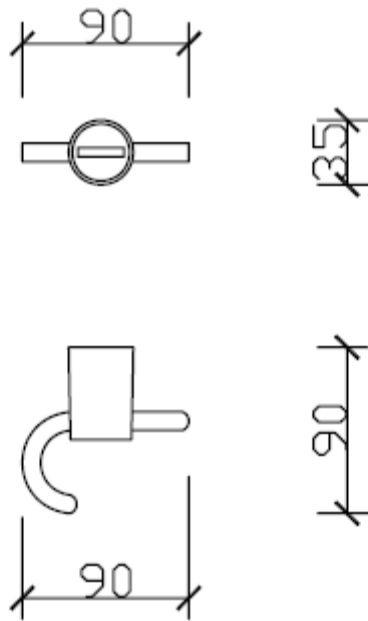

Tuscany Robe Hook - Chrome

T7CP

All measurement shown in millimetres

This document was created with Win2PDF available at <http://www.win2pdf.com>.
The unregistered version of Win2PDF is for evaluation or non-commercial use only.
This page will not be added after purchasing Win2PDF.