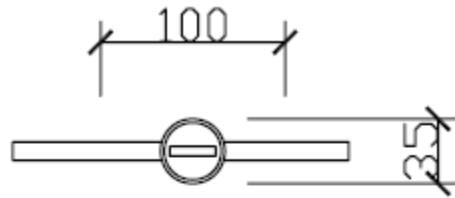

Tuscany Paper Holder - Chrome

T8CP

All measurement shown in millimetres

This document was created with Win2PDF available at <http://www.win2pdf.com>.
The unregistered version of Win2PDF is for evaluation or non-commercial use only.
This page will not be added after purchasing Win2PDF.