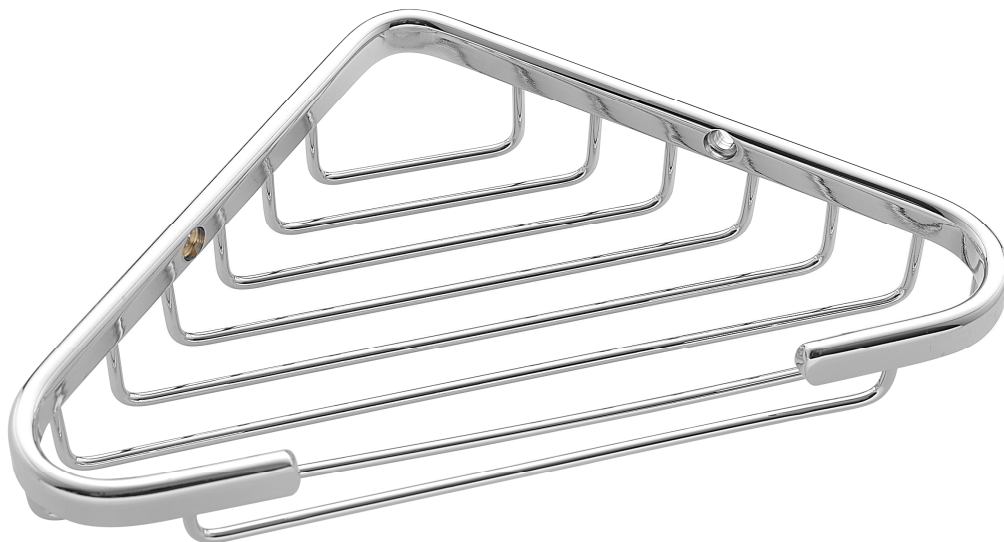

Small Corner Basket

Order Code – BSKT17CP

- Brass Construction
- Stainless Steel Fixings Provided
- Hardy Chrome Finish
- Triangle 155 x 155

This document was created with Win2PDF available at <http://www.win2pdf.com>.
The unregistered version of Win2PDF is for evaluation or non-commercial use only.
This page will not be added after purchasing Win2PDF.