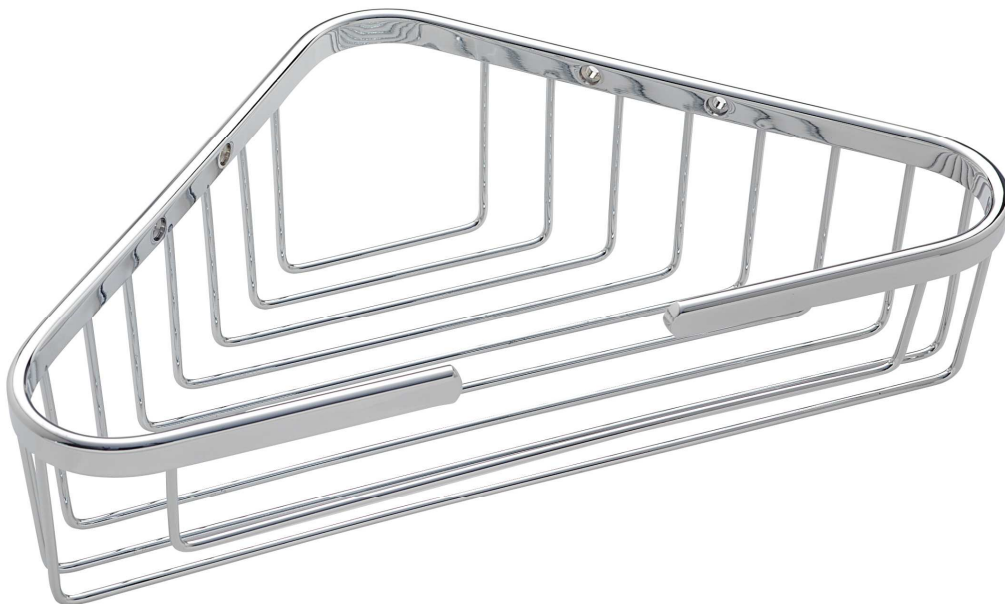

Large Corner Basket

Order Code – BSKT15CP

- **Brass Construction**
- **Stainless Steel Fixings Provided**
- **Hardy Chrome Finish**
- **Triangle 260 x 260**

This document was created with Win2PDF available at <http://www.win2pdf.com>.
The unregistered version of Win2PDF is for evaluation or non-commercial use only.
This page will not be added after purchasing Win2PDF.