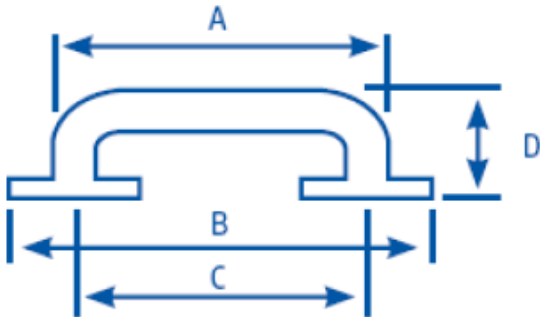

Straight Grab Rails

Order Code:

GR300 (300mm)

GR450 (450mm)

GR600 (600mm)

GR700 (700mm)

GR800 (800mm)

GR900 (900mm)

Measurement	A	B	C	D
GR300	332	374	300	98
GR450	482	524	450	98
GR600	632	674	600	98
GR700	732	774	700	98
GR800	832	874	800	98
GR900	932	974	900	98

Quality 304 Stainless Steel
Non-Slip Knurled Grip
Concealed Fixing
Stainless Fastenings Supplied
32mm Diameter
Independently Strength Tested
Comply with NZS4121:2001
New Zealand Made
2 Year Warranty for Manufacturing Faults
Custom Sizes Available