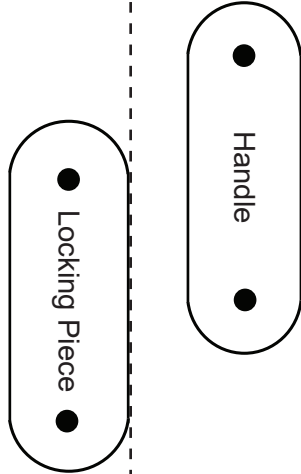

## 121 Wedge Fastener RH

**For right hung windows**  
(position to the left side of the window)

**NOTE:** When printing, do NOT print to "Fit". Print at "100%" or "Actual size".

Frame / Sill

Window

**FOLD ALONG LINE**